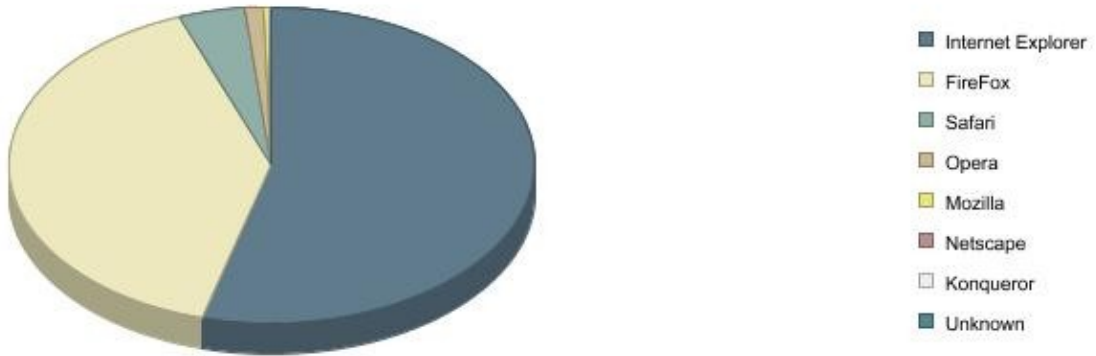

Browsers Report

Reporting Period: April 2006

View Report By: Page Views

Report Generated On: Wed, May 3, 2006 at 02:26:00 AM

Report Graph

Report Details

Browsers		% of total
1. Internet Explorer	10,848	54.23
2. FireFox	8,005	40.02
3. Safari	831	4.15
4. Opera	230	1.15
5. Mozilla	53	0.26
6. Netscape	21	0.10
7. Konqueror	12	0.06
8. Unknown	2	0.01
Total: »20,002		100.00%