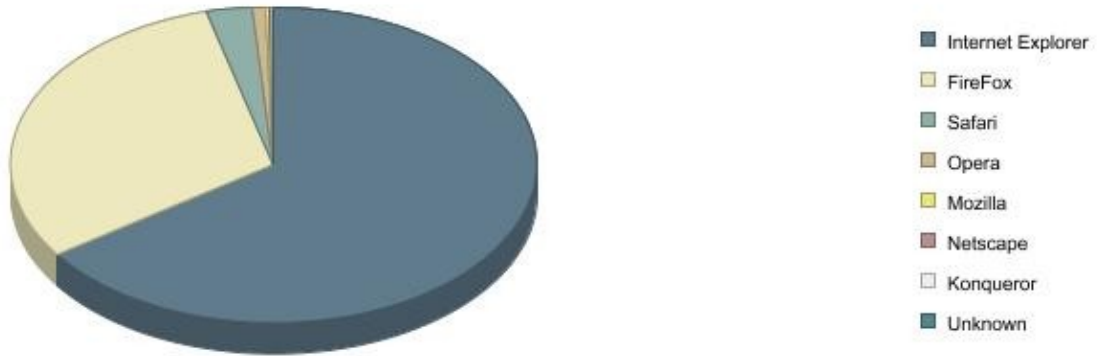

Browsers Report

Reporting Period: February 2006

View Report By: Page Views

Report Generated On: Sat, Mar 4, 2006 at 08:49:48 AM

Report Graph

Report Details

Browsers		% of total
1. Internet Explorer	11,982	65.36
2. FireFox	5,595	30.52
3. Safari	515	2.81
4. Opera	144	0.79
5. Mozilla	47	0.26
6. Netscape	35	0.19
7. Konqueror	11	0.06
8. Unknown	2	0.01
Total: »18,331		100.00%