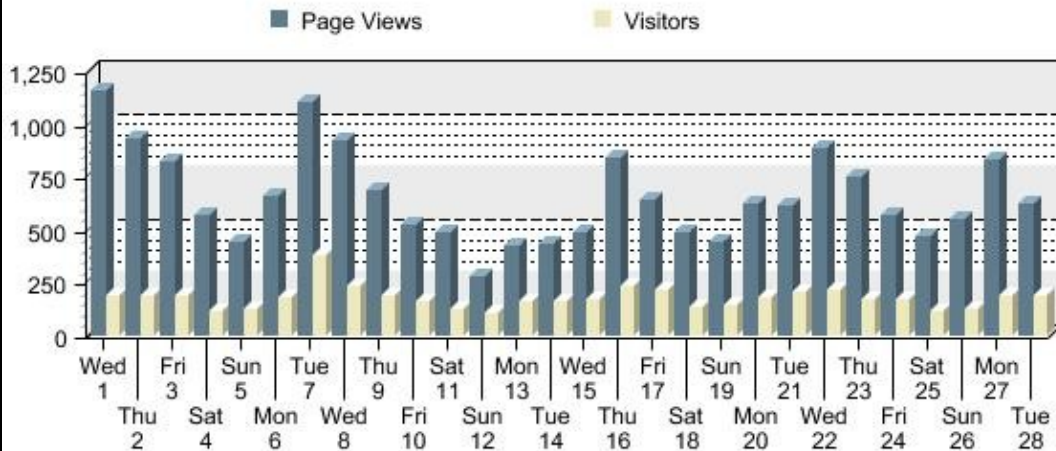

## Calendar Summary Report

**Reporting Period:** February 2006

**Report Generated On:** Sat, Mar 4, 2006 at 08:43:47 AM

<b>Total Monthly Page Views</b>	18,327	<b>Average Page Views Per Day</b>	654.54
<b>Total Monthly Visitors</b>	5,025	<b>Average Visitors Per Day</b>	179.46
<b>Total Monthly Unique Visitors</b>	2,552	<b>Average Unique Visitors Per Day</b>	91.14
<b>Total Monthly Return Visitors</b>	2,473	<b>Average Return Visitors Per Day</b>	88.32