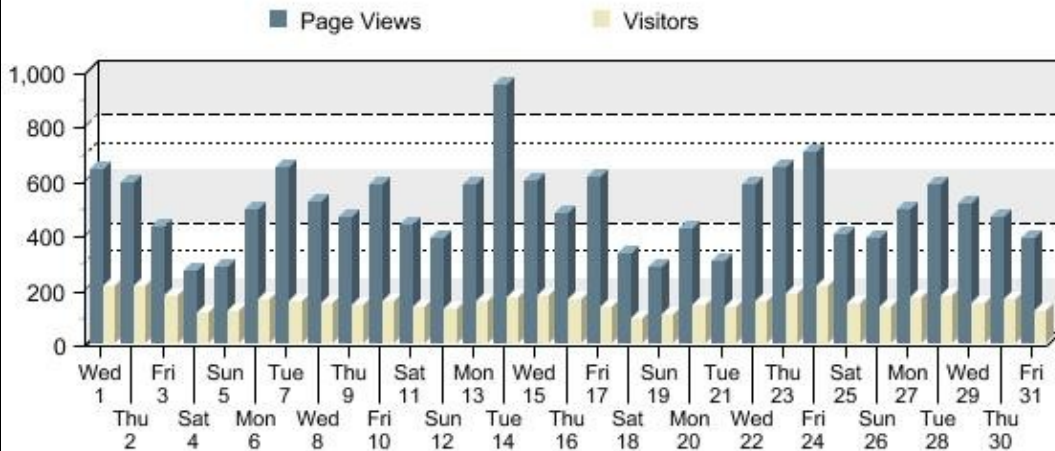

Calendar Summary Report

Reporting Period: March 2006

Report Generated On: Fri, Apr 7, 2006 at 02:52:01 AM

| | | | |
|--------------------------------------|--------|--|--------|
| Total Monthly Page Views | 15,478 | Average Page Views Per Day | 499.29 |
| Total Monthly Visitors | 4,710 | Average Visitors Per Day | 151.94 |
| Total Monthly Unique Visitors | 2,648 | Average Unique Visitors Per Day | 85.42 |
| Total Monthly Return Visitors | 2,062 | Average Return Visitors Per Day | 66.52 |